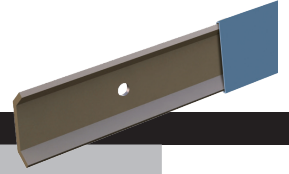

1-3/4" Fascia Cover

Edge Metal

PRODUCT DATA SHEET

DESCRIPTION

Mule-Hide's 1-3/4" Fascia Cover is a great option for all types of roof systems. Anchored by a formed .063" aluminum bar, it comes in convenient 12' lengths with pre-slotted holes for quicker installation and lower labor costs.

STANDARD COVER MATERIALS

- 24 ga. Steel
- .040" Aluminum

SIZES

- 1-3/4"

COLORS

Choose from over 30 colors and finishes that meet your job requirements. Finish Warranty is available depending on color selection. See color chart for color and warranty availability.

EFFICIENT DESIGN

- Provided in 12'-0" lengths with pre-punched holes for quicker installation and lower labor cost.
- Slotted fastening holes allow for proper thermal movement of the materials and ensure correct fastener placement and spacing.
- Snap-on cover conceals the fasteners to greatly reduce deterioration due to exposure to the elements.
- Caulk cup style provides a sealant ledge for the application of waterproofing caulk.

INCLUDED COMPONENTS

- Fascia Cover
- .063" Aluminum Bar

TESTING*

- Tested per ANSI/SPRI/FM 4435/ES-1 Standard to comply with the International Building Code.

ADDITIONAL INFORMATION

The information given on this PDS is subject to change without notice. Always check the Mule-Hide website at www.mulehide.com for the latest information, changes and updates or contact Mule-Hide Products Company at 800-786-1492.