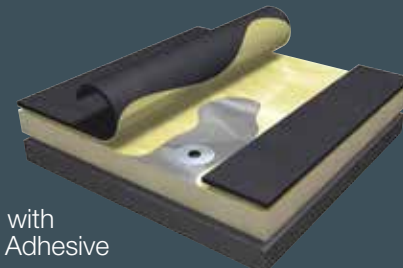

EPDM
Mechanically Attached