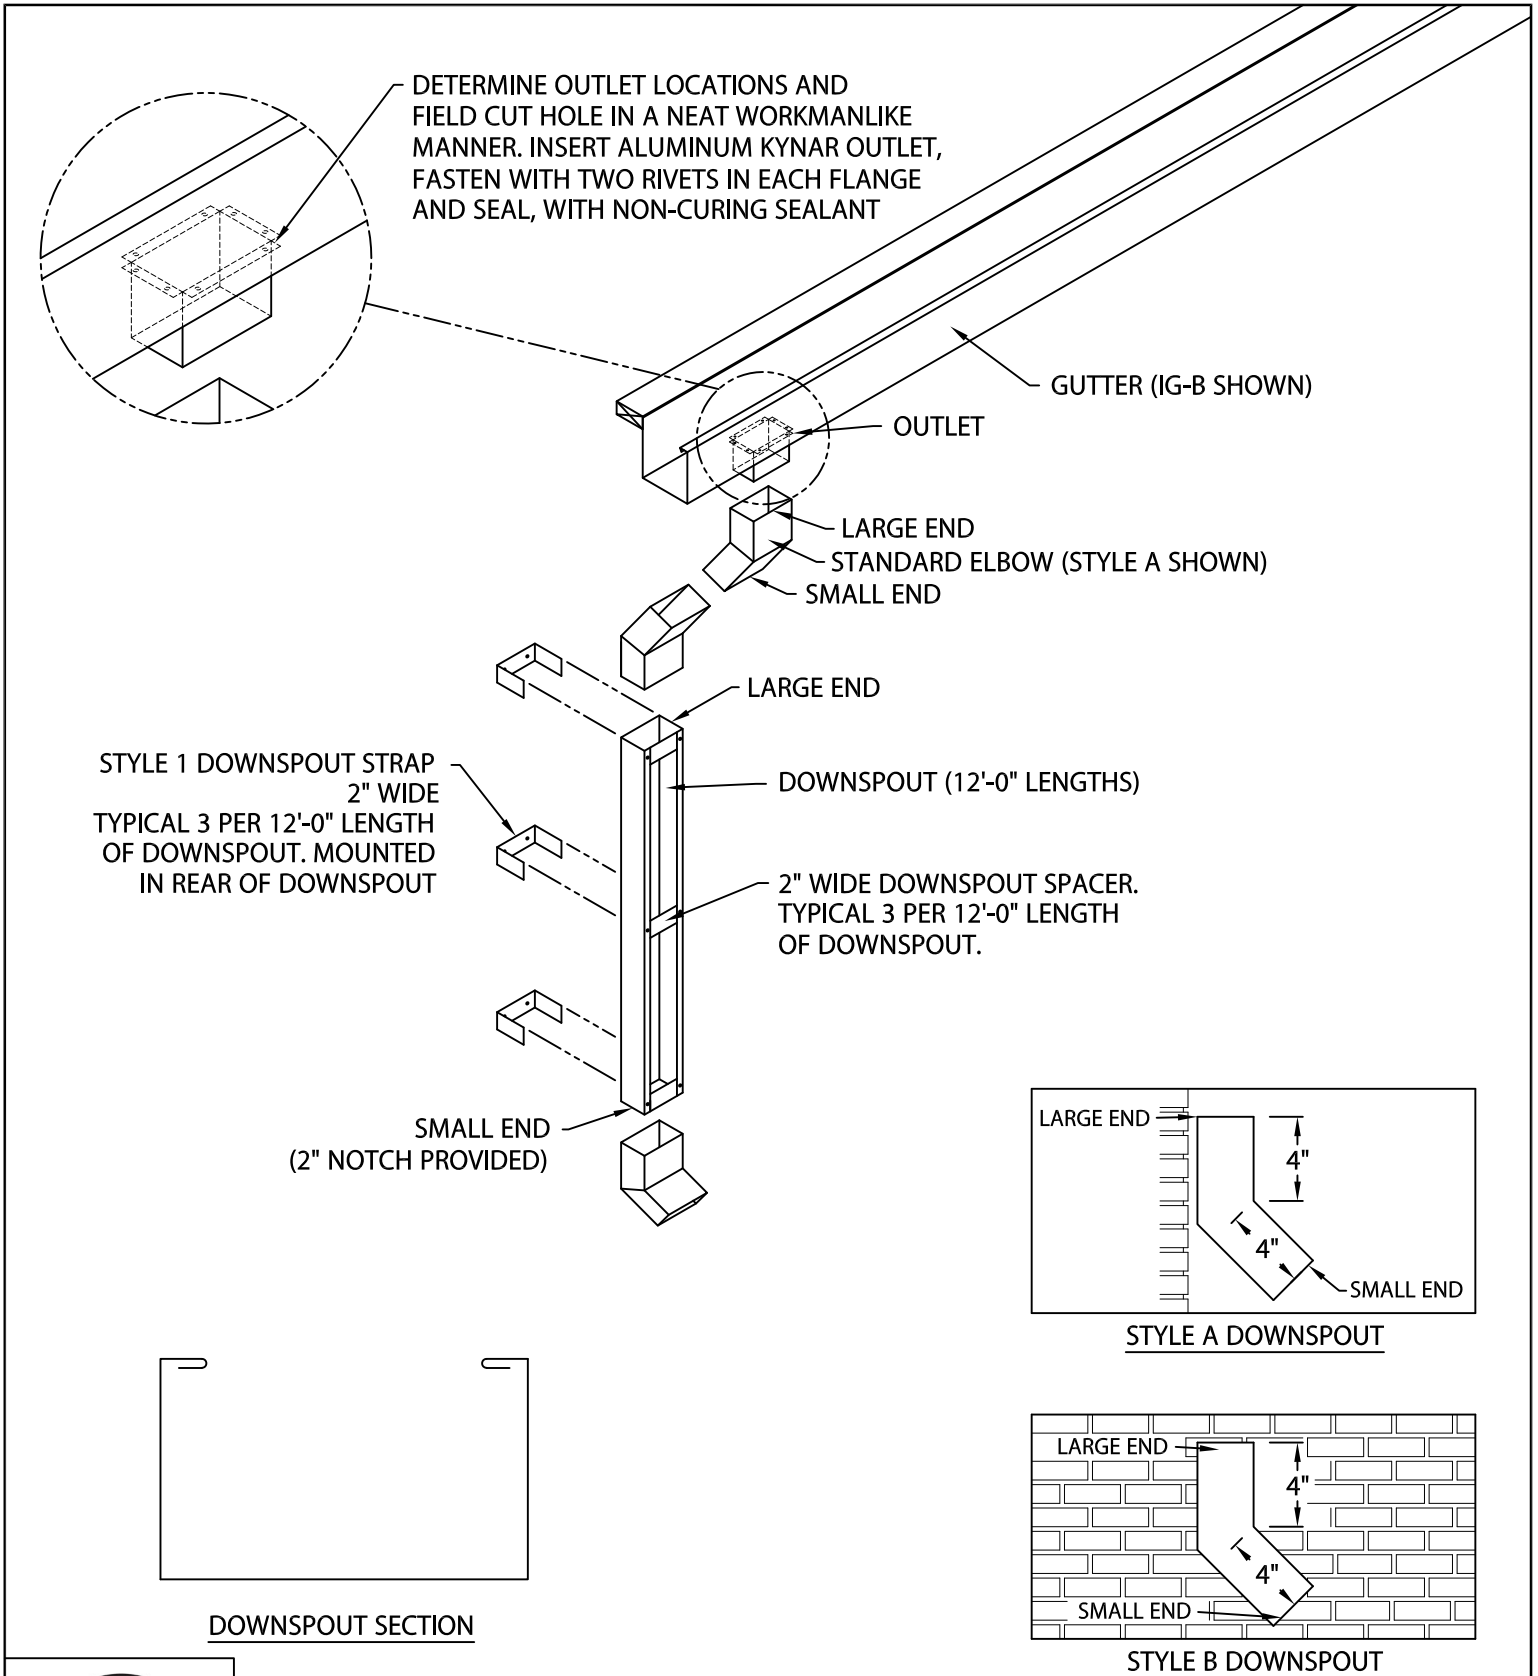

# INDUSTRIAL DOWNSPOUT

OPEN DOWNSPOUT, STYLE 1 DOWNSPOUT STRAP VERSION

INSTALLATION INSTRUCTIONS

1195 PRINCE HALL DRIVE  
 BELIOT, WI 53511  
 800-786-1492  
 WWW.MULEHIDE.COM

DATE: 04/12/24  
 DRN BY: MLM  
 CKD BY: MM

SHT.# \_\_\_ OF \_\_\_  
 DWG# 52113-42697

**A**