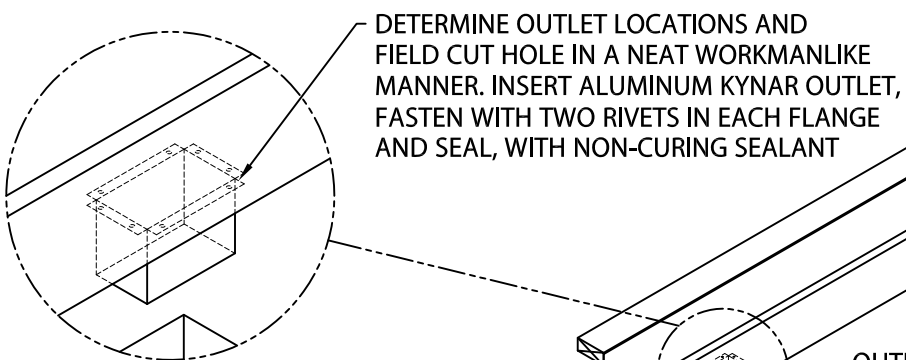

INDUSTRIAL DOWNSPOUT

OPEN DOWNSPOUT, STYLE 2 DOWNSPOUT STRAP VERSION

INSTALLATION INSTRUCTIONS

DETERMINE OUTLET LOCATIONS AND FIELD CUT HOLE IN A NEAT WORKMANLIKE MANNER. INSERT ALUMINUM KYNAR OUTLET, FASTEN WITH TWO RIVETS IN EACH FLANGE AND SEAL, WITH NON-CURING SEALANT