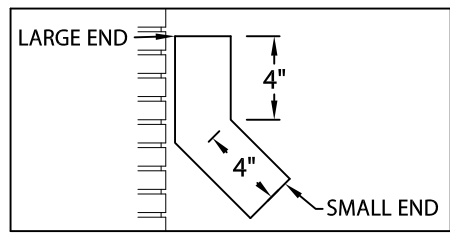

INDUSTRIAL DOWNSPOUT

OPEN DOWNSPOUT, STYLE 2 DOWNSPOUT STRAP VERSION

INSTALLATION INSTRUCTIONS

DETERMINE OUTLET LOCATIONS AND FIELD CUT HOLE IN A NEAT WORKMANLIKE MANNER. INSERT ALUMINUM KYNAR OUTLET, FASTEN WITH TWO RIVETS IN EACH FLANGE AND SEAL, WITH NON-CURING SEALANT

STYLE A DOWNSPOUT

STYLE B DOWNSPOUT

DOWNNSPOUT SECTION

1195 PRINCE HALL DRIVE
BELIOT, WI 53511
800-786-1492
WWW.MULEHIDE.COM

DATE: 04/12/24
DRN BY: MLM
CKD BY: MM

SHT.# ___ OF ___
DWG# 52113-42698

A