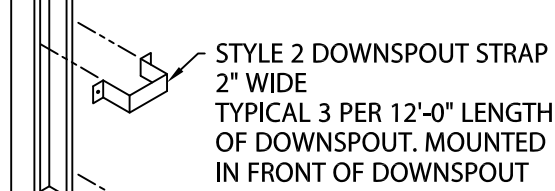

INDUSTRIAL DOWNSPOUT

OPEN DOWNSPOUT, STYLE 2 DOWNSPOUT STRAP VERSION

INSTALLATION INSTRUCTIONS

DETERMINE OUTLET LOCATIONS AND FIELD CUT HOLE IN A NEAT WORKMANLIKE MANNER. INSERT ALUMINUM KYNAR OUTLET, FASTEN WITH TWO RIVETS IN EACH FLANGE AND SEAL, WITH NON-CURING SEALANT