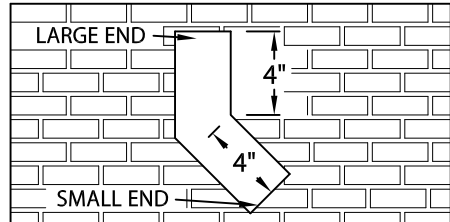

STYLE A DOWNSPOUT

STYLE B DOWNSPOUT