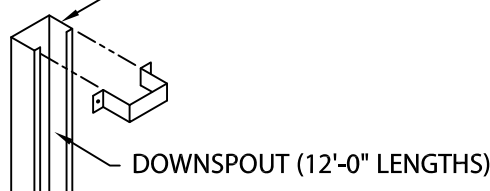

INDUSTRIAL DOWNSPOUT

OPEN DOWNSPOUT, STYLE 2 DOWNSPOUT STRAP VERSION

INSTALLATION INSTRUCTIONS

DETERMINE OUTLET LOCATIONS AND FIELD CUT HOLE IN A NEAT WORKMANLIKE MANNER. INSERT ALUMINUM KYNAR OUTLET, FASTEN WITH TWO RIVETS IN EACH FLANGE AND SEAL, WITH NON-CURING SEALANT