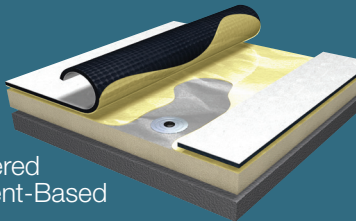

GAF	Genflex	Manville	Versico
EverGuard TPO-45	45 mil TPO Membrane	JM TPO-1 45	VersiWeld 45-mil Membrane
EverGuard TPO-60	60 mil TPO Membrane	JM TPO-1 60	VersiWeld 60-mil Membrane
EverGuard TPO-80	80 mil TPO Plus Membrane	JM TPO-1 80	VersiWeld 80-mil Membrane
EverGuard Freedom TPO	TPO Peel & Stick		VeriWeld QA TPO
EverGuard TPO-FB450		JM TPO FB 115	VersiFleece 100
EverGuard TPO-FB600		JM TPO FB 135	VersiFleece 115
UN-55 Detailing Membrane	Non-Reinforced Flashing	TPO-1 Detail Membrane	TPO Flashing
Flashing Strip			.045 Reinforced 6" x 100'
6" Cover Tape	TPO Cover Tape	Cover Tape	TPO PS Coverstrip
RTA Strip		Peel & Stick RTS	TPO PS RUSS
Walkway Rolls	Heat Weldable Walkway Pad	Walkway Pad	TPO Walkway Rolls
TPO Bonding Adhesive	Bonding Adhesive	Solvent-Based Bonding Adhesive	VersiWeld Bonding/Substrate Adhesive
Bonding H2O Adhesive	All Purpose Water Base Bonding Adhesive	Water-Based Bonding Adhesive	Aquabase 120 Bonding Adhesive
Tape Primer	Substrate Primer	TPO Primer	TPO Membrane Primer
Low VOC TPO Bonding Adhesive		Low VOC Membrane Adhesive	
Caulking	Termination Caulk	TPO-JM Edge Caulk	Universal Single Ply Sealant
TPO Cut Edge Sealant	TPO Edge Sealant	Edge Sealant	TPO Cut Edge Sealant
Water Block Mastic	Water Stop	Sealing Mastic	G-500 Water Cut-Off Mastic
Seam Cleaner	Cleaner	Membrane Cleaner	Weathered Membrane Cleaner
Vent Boots	Molded Pipe Boot	Pipe Boots	Molded Pipe Flashing
Split Pipe Boots			Split Pipe Seals
Pourable Sealant	Pourable Sealer (A & B)	Pourable Sealer A & B	Thermoplastic Pourable Sealer
Pourable Sealer Pockets	GenPocket T		Molded Sealant Pockets
Tube Wrap			Square Tube Wrap
Universal Corner		Universal Corners	Universal Corner
Inside Corner			Inside Corner
Fluted Corner			Outside Corner
T-Joint Patch	T-Joint Cover	T-Joint Patch	T-Joint Cover
Coated Metal	Coated Metal	Coated Metal	Coated Metal
Drill-Tec Standard #12 Roofing Fastener	GenFast #12 Fastener	UltraFast Fastener	InsulTite
Drill-Tec Heavy Duty #14 Roofing Fastener	GenFast #14 Fastener	All Purpose Fastener	MP 14-10
Drill-Tec Heavy Duty #15 Roofing Fastener	GenFast #15 (Washer Head) Fastener	High Load Fastener	HPV-XL
Drill-Tec ASAP 3 S	GenFast #12 Preassembled Fastener & Plate	UltraFast Pre-Assembled Fasteners	InsulTite ASAP
Drill-Tec 3" Plate	GenFast Insulation Plate	UltraFast Metal Plates	Insulation Fastening Plate
Drill-Tec 2-3/8" XHD Steel Plate	GenFast (WH) Barbed Plate	High Load Plate	HPV-XL Plate
Drill-Tec Termination Bar	GenFast Termination Bar	Termination Bar	Termination Bar